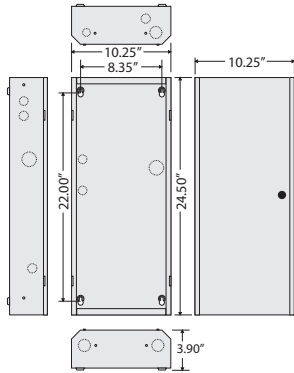

**ENCLOSURES**

**MH3500 Series**

Metal Housing, NEMA 1, 24.5" H x 10.25" W x 3.9" D

**MH3500 SERIES ASSEMBLIES**

Model #	Enclosure	Plastic Snap Track
MH3500	MH3500	
MH3510	MH3500	MT4-24 (4.00" W)
MH3520	MH3500	MT212-24 (2.75" W)

**SPECIFICATIONS**

**Construction:** 18 Gauge Steel

**Cover Type:** Reversible Hook Hinge Key Latch Door

**Approvals:** UL Listed, C-UL, CE, RoHS

**Origin:** Made of US and non-US parts

**Notes:**

- Consult factory for custom colors for large orders.
- Order with coin latch by adding "-L4" to end of model number.